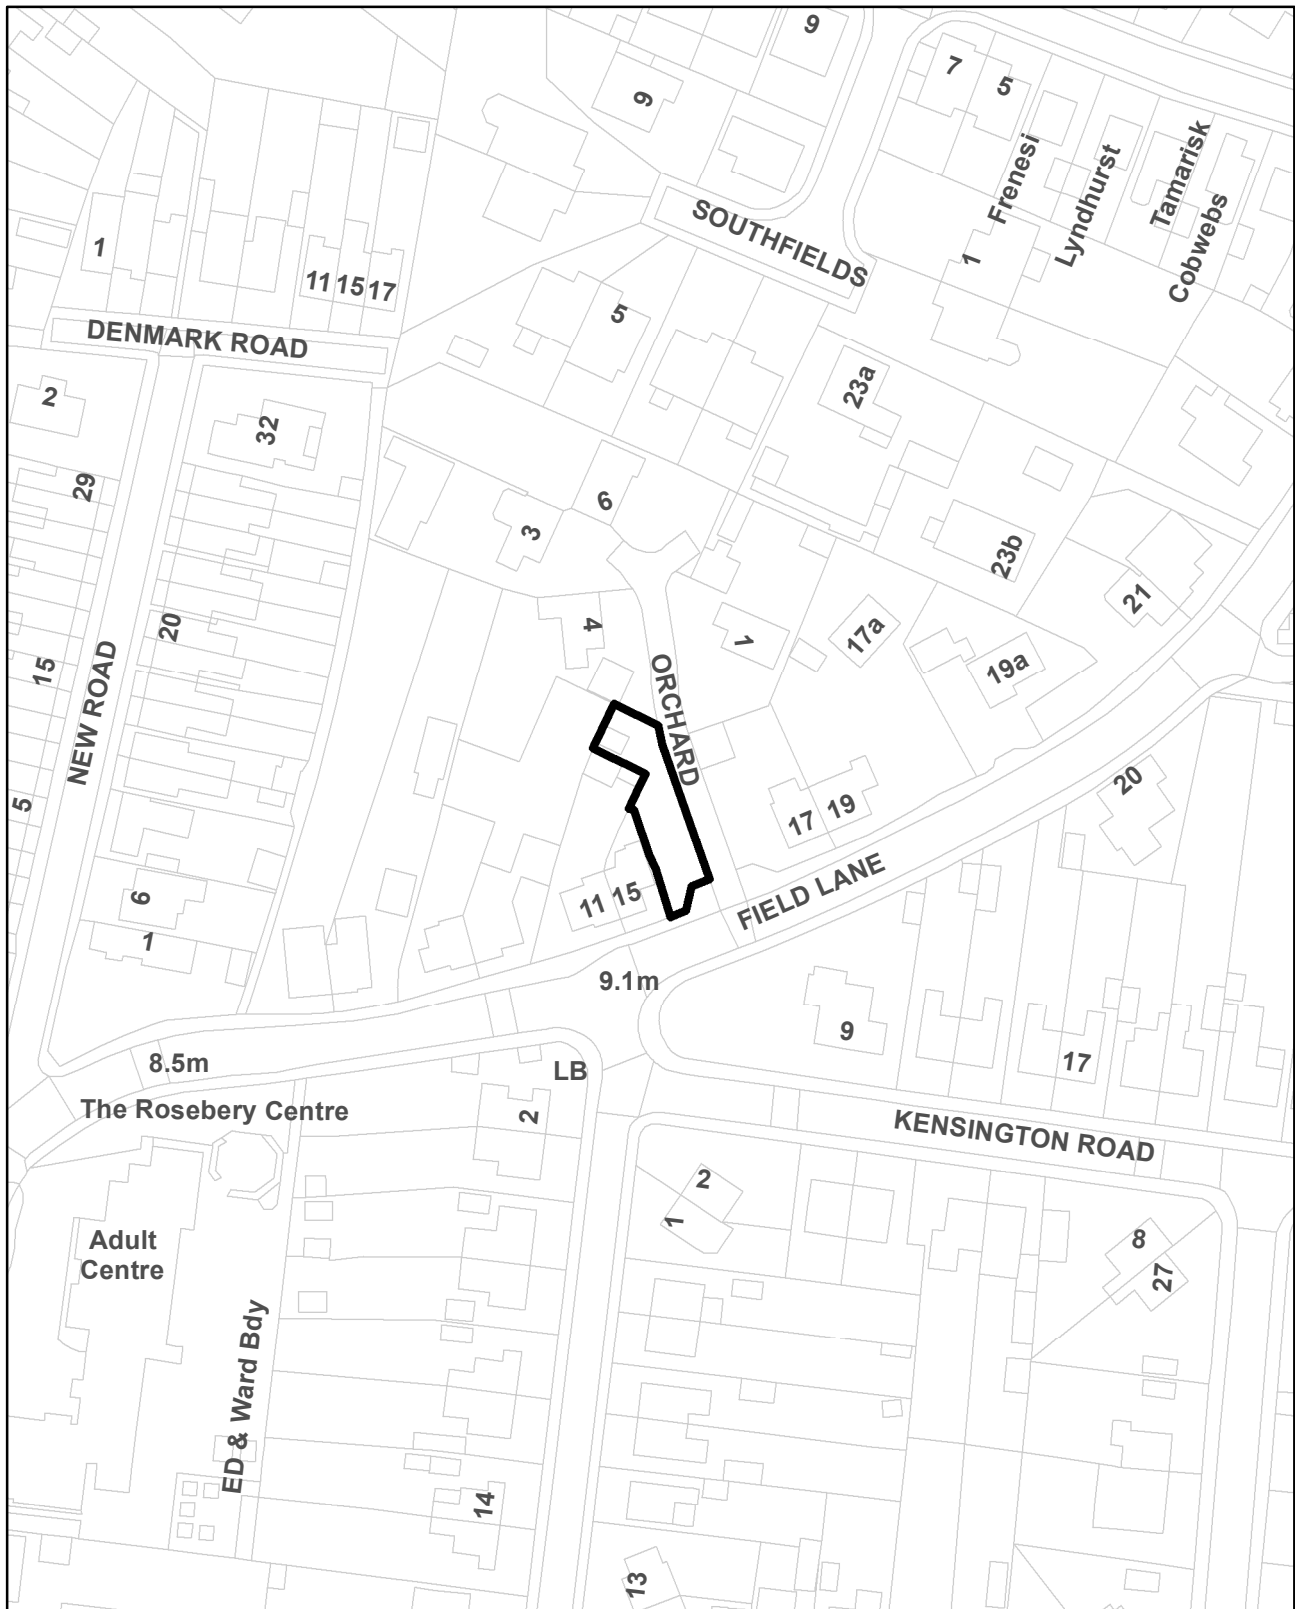

18/00021/F

15 Field Lane Gaywood King's Lynn

1:1,250